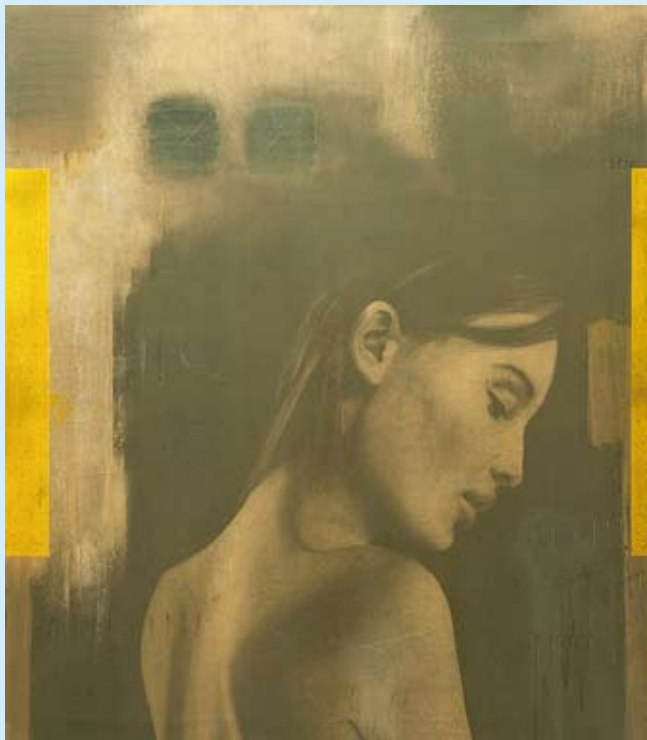

23 DECEMBER - 16 JANUARI

JOHN VAN DER VALK

SOLO

9

Madonna 457, Acryl/Gouache/linne, 115 x 100 cm, € 3600,-

ROTTERDAM