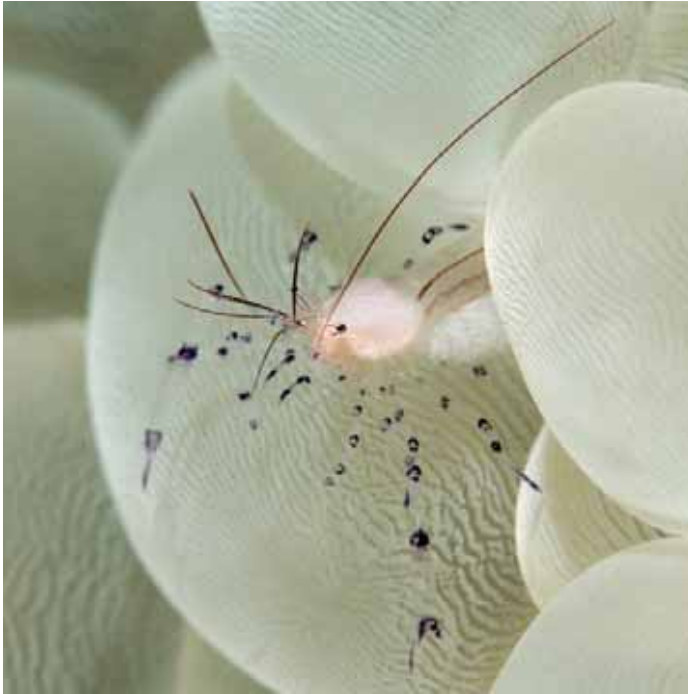

Onderwater-fotografie

50x50 cm, € 975

Crescent - tail bigeye, 100x100 cm, € 2900

Fish eye, 50x50 cm, € 975

50x50 cm, € 975

Shrimp on bubble coral, 100x100 cm, € 2900

Anemone's tentacles, 100x100 cm, € 2900

Anemone coral, 100x100 cm, € 2900