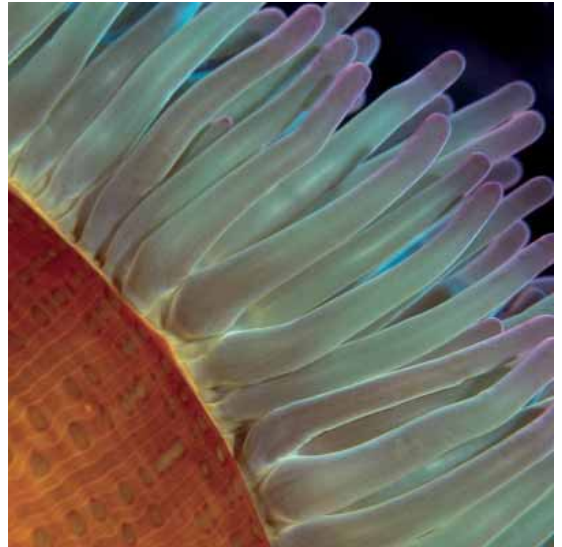

50x50 cm, € 975