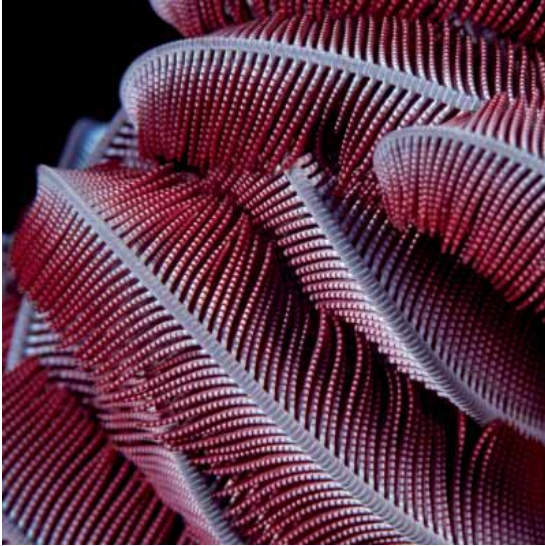

Onderwater-fotografie

50x50 cm, € 975

Crescent - tail bigeye, 100x100 cm, € 2900

Fish eye, 50x50 cm, € 975

50x50 cm, € 975

Shrimp on bubble coral, 100x100 cm, € 2900

Anemone's tentacles, 100x100 cm, € 2900

Anemone coral, 100x100 cm, € 2900